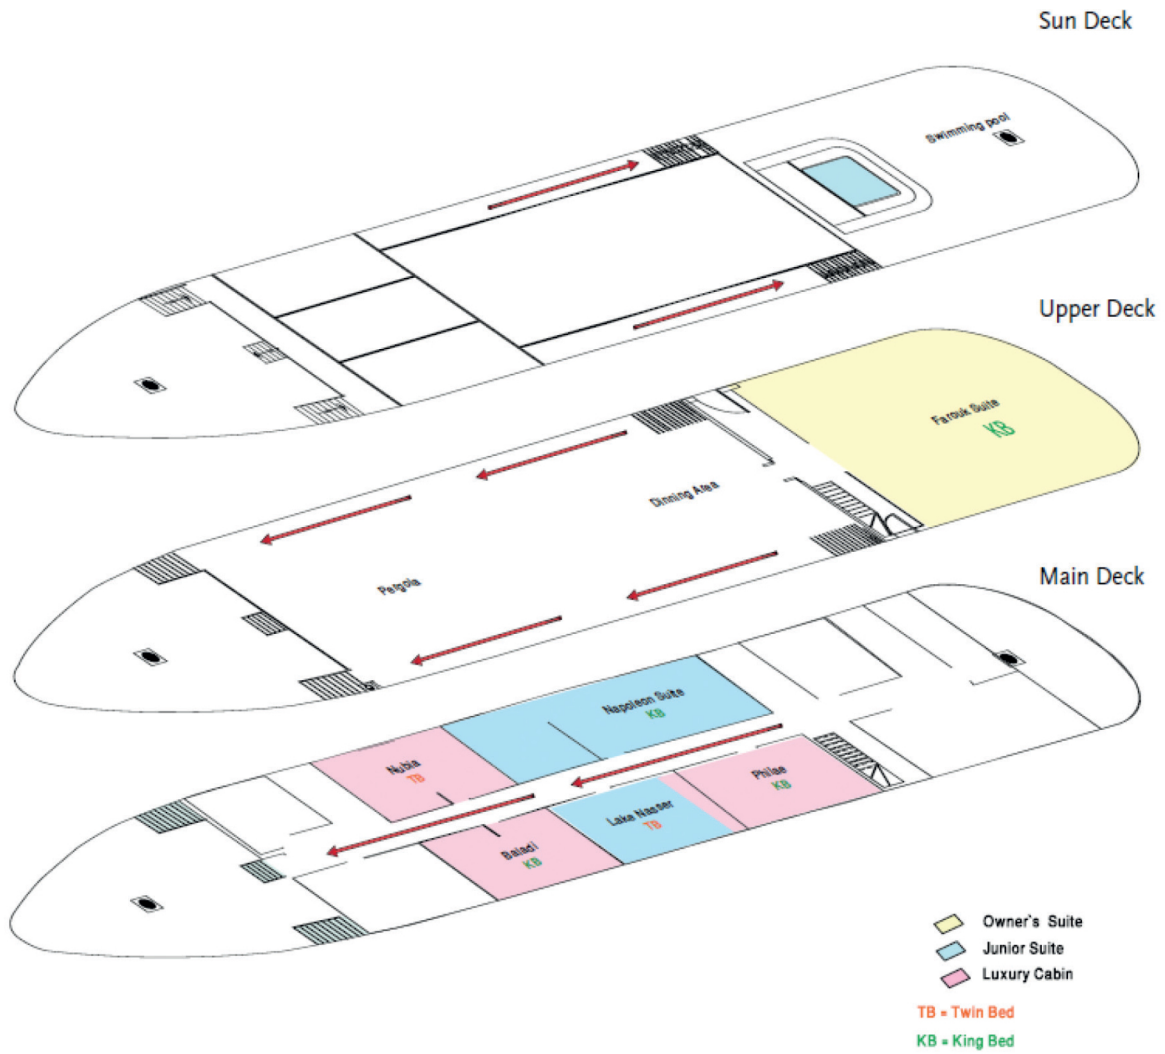

DECK PLAN

TECHNICAL INFORMATION

- Length: 164ft / 50m
- Draft: 3.6ft / 1.1m
- Gross tonnage: 180
- Cruising speed: 6-8 km/hr
- Passenger decks: 3
- Life jackets: 2 in each cabin