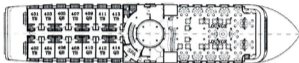

SONESTA MILE CRUISES
MOON GODDESS

DECK 5 - SUN DECK

DECK 4 - TOWER DECK

DECK 3 - PROMENADE DECK

DECK 2 - LOBBY DECK

DECK 1 - RESTAURANT DECK

- QR - QUEEN BED
- TR - TWIN BEDS
- BR - BUNKS