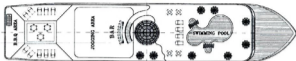

SONESTA MILE CRUISES
MOON GODDESS

DECK 5 - SUN DECK

DECK 4 - TOWER DECK

DECK 3 - PROMENADE DECK

DECK 2 - LOBBY DECK

DECK 1 - RESTAURANT DECK

- QR - QUEEN BED
- TR - TWIN BEDS
- BR - BUNKS