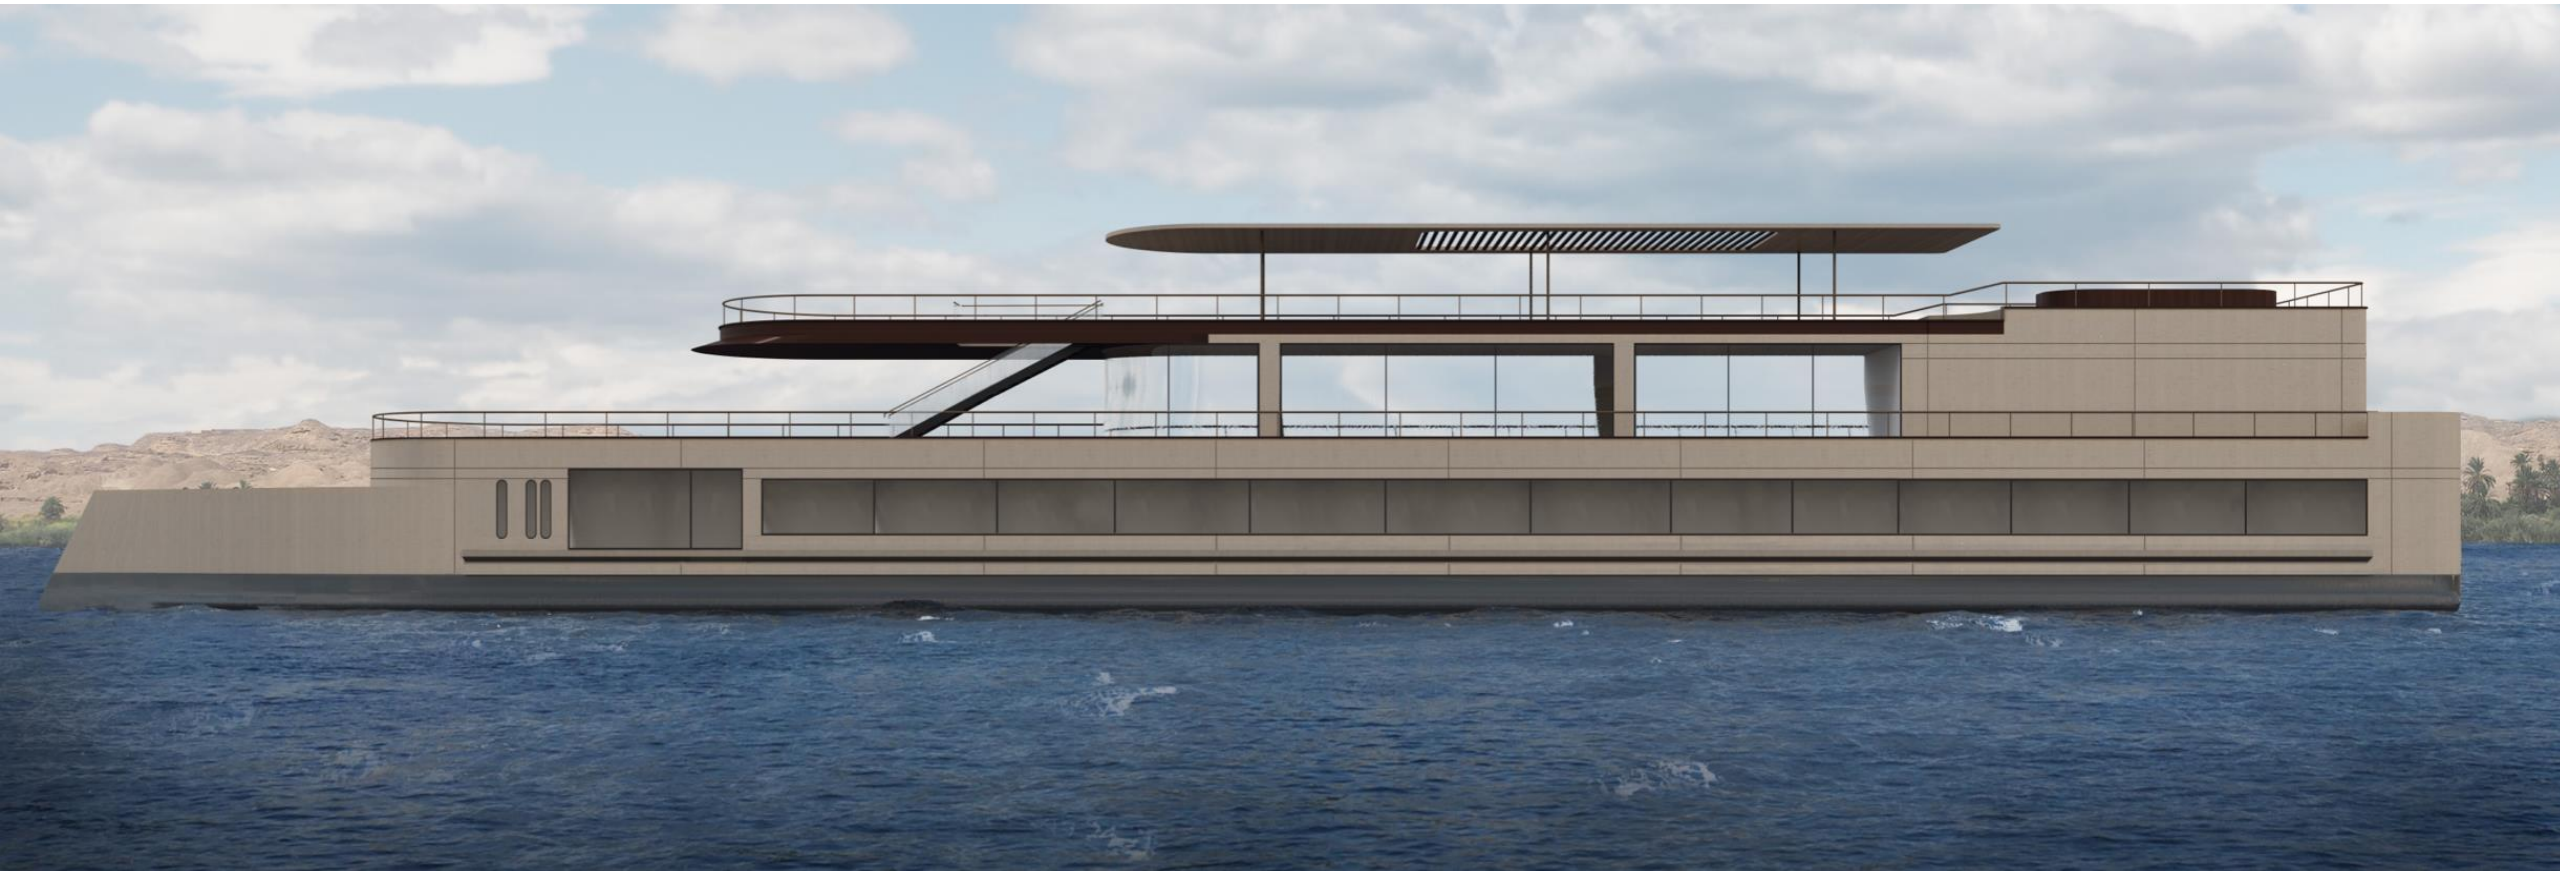

# NAWARA CRUISES

# GENERAL INFORMATION

---

- OPERATION DATE: OCTOBER 2024
- LENGTH: 60 m<sup>2</sup>
- WIDTH: 9 m<sup>2</sup>
- NO. OF DECKS: 2 + SUN DECK
- NUMBER OF CABINS: 10 DELUXE CABINS
- NUMBER OF SUITES: 2 JACCUZZI SUITES
- INDOOR RESTAURANT & LOUNGE
- OUTDOOR RESTAURANT & LOUNGE
- SWIMMING POOL

# DELUXE CABIN

## FEATURES & FACILITIES

---

- 22.8 sqm / 245.42 sq ft.
- Fully air-conditioned (individually controlled)
- Complimentary tea/coffee
- Complimentary Wifi
- Satelite TV
- Mini bar
- Cabins W/C are equipped with shower cabinet & hair dryer
- Digital safe box