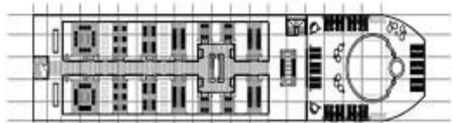

FARAH NILE CRUISE

TOTALY DIFFERENT

What's so unique
about *Farah*?

Sundeck

Swimming pool
Barbecue buffet
Pool bar

Wheel H. Deck

24 cabins
2 Royal Suites
Gymnasium, Steam,
Sauna & Massage
room

Second deck

26 cabins
Library
Gift shops

Main deck

Lobby
Lounge Bar
6 cabins

Lower deck

Restaurant
6 cabins

Technical Specifications

72 m length
14.20 m width
11.30 m height
1.50 m draft

Built in accordance to Germanischer Lloyd.