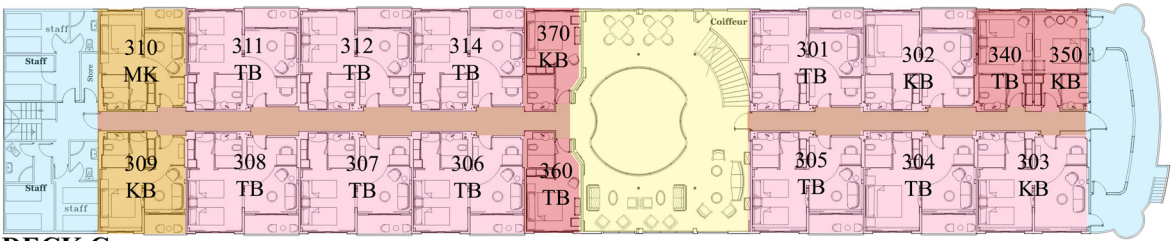

SUN DECK

DECK D

DECK C

DECK B

DECK A

Chopin Suit	Staff Area
Beethoven Suit	Lobbies
Mozart Suit	Restaurant
Cabin (Tour Leaders)	Kitchen
Corridors	Sundeck
Lounge	