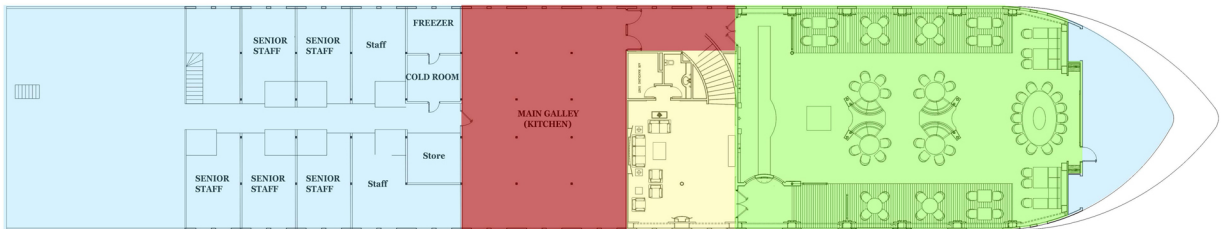

SUN DECK

DECK D

DECK C

DECK B

DECK A

Chopin Suit	Staff Area
Beethoven Suit	Lobbies
Mozart Suit	Restaurant
Cabin (Tour Leaders)	Kitchen
Corridors	Sundeck
Lounge	