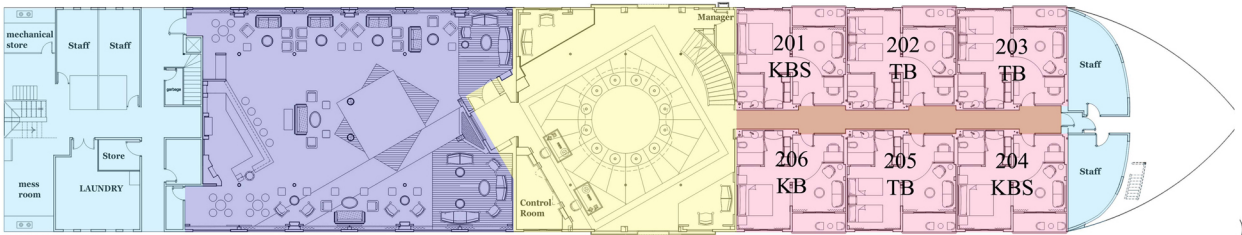

SUN DECK

DECK D

DECK C

DECK B

DECK A

Chopin Suit	Staff Area
Beethoven Suit	Lobbies
Mozart Suit	Restaurant
Cabin (Tour Leaders)	Kitchen
Corridors	Sundeck
Lounge	