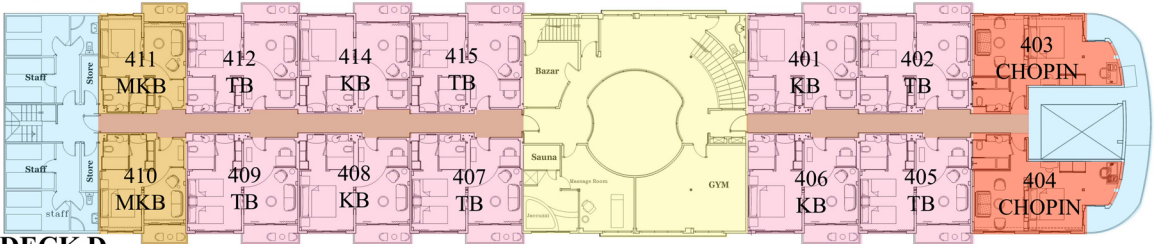

SUN DECK

DECK D

DECK C

DECK B

DECK A

Chopin Suit	Staff Area
Beethoven Suit	Lobbies
Mozart Suit	Restaurant
Cabin (Tour Leaders)	Kitchen
Corridors	Sundeck
Lounge	