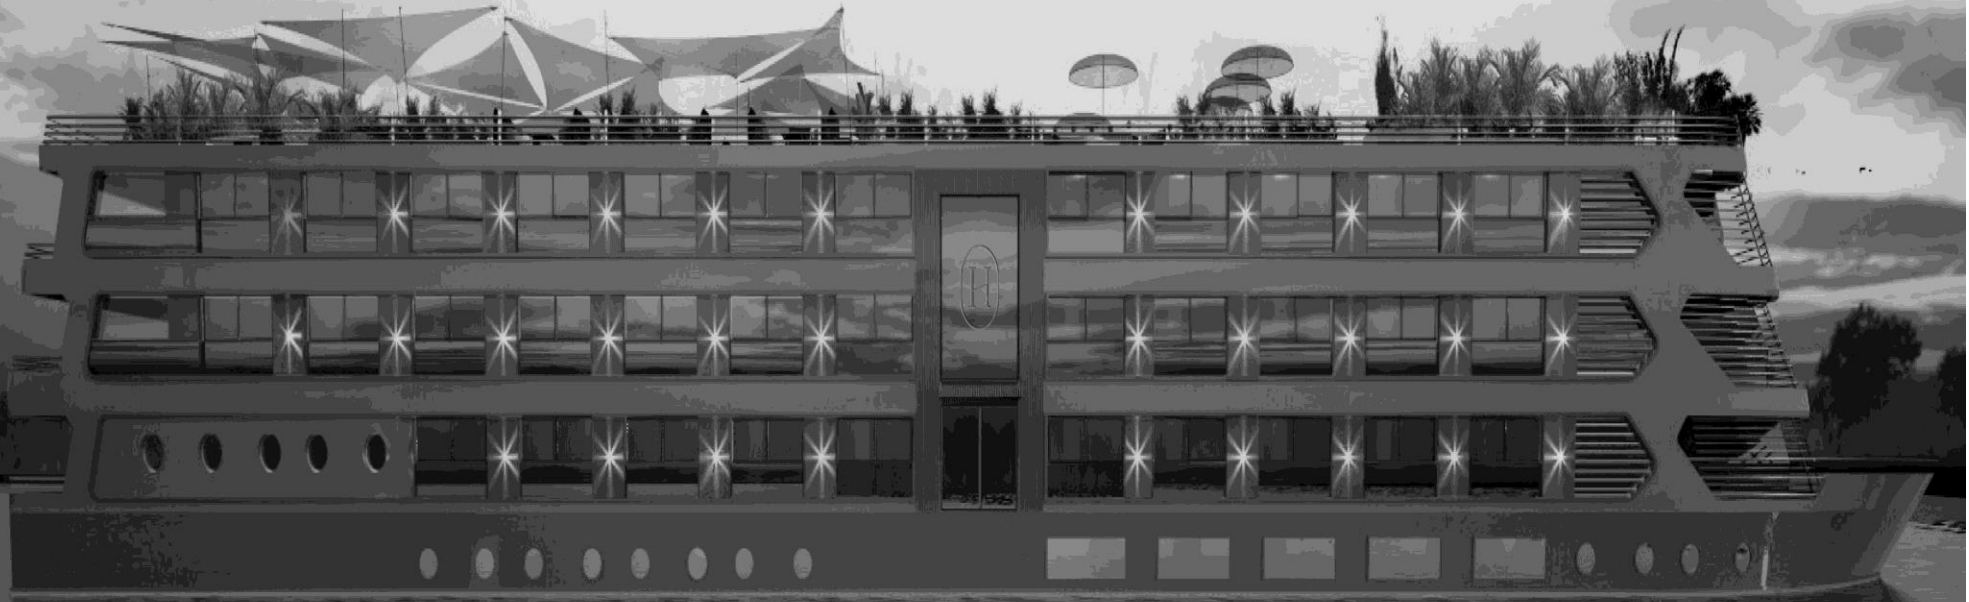

HISTORIA

the BOUTIQUE HOTEL
NILE CRUISE

هستوريا

SAIL THROUGH TIME

- NORIA RESTAURANT
- ELEVATOR
- AURA BAR & LOUNGE
- RECEPTION
- LUXURY CABINES
- HISTORIA SUITES
- PRESIDENTIAL SUITES
- ROYAL SUITES
- SWIMMING POOL

SOLARIA SUN DECK

UPPER DECK

MIDDLE DECK

MAIN DECK

NILE DECK

H

SAIL THROUGH TIME

هستوريا

SAIL THROUGH TIME