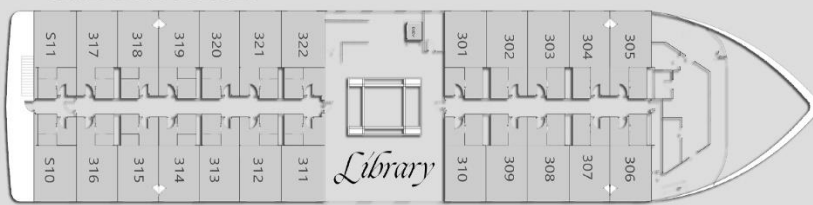

HISTORIA

the BOUTIQUE HOTEL
NILE CRUISE

هستوريا

SAIL THROUGH TIME

- NORIA RESTAURANT
- ELEVATOR
- AURA BAR & LOUNGE
- RECEPTION
- LUXURY CABINES
- HISTORIA SUITES
- PRESIDENTIAL SUITES
- ROYAL SUITES
- SWIMMING POOL

SOLARIA SUN DECK

UPPER DECK

MIDDLE DECK

MAIN DECK

NILE DECK

H

SAIL THROUGH TIME

هستوريا