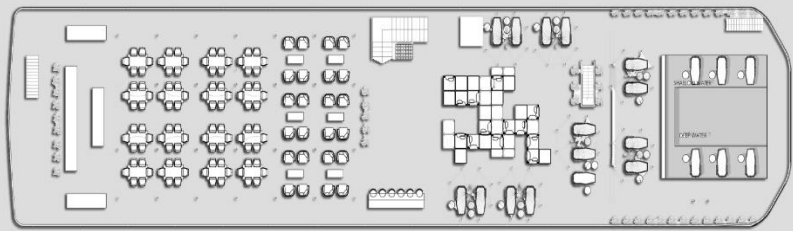

HISTORIA

the BOUTIQUE HOTEL
NILE CRUISE

هستوريا

SAIL THROUGH TIME

- NORIA RESTAURANT
- ELEVATOR
- AURA BAR & LOUNGE
- RECEPTION
- LUXURY CABINES
- HISTORIA SUITES
- PRESIDENTIAL SUITES
- ROYAL SUITES
- SWIMMING POOL

SOLARIA SUN DECK

UPPER DECK

MIDDLE DECK

MAIN DECK

NILE DECK

H

SAIL THROUGH TIME

هستوريا

SAIL THROUGH TIME