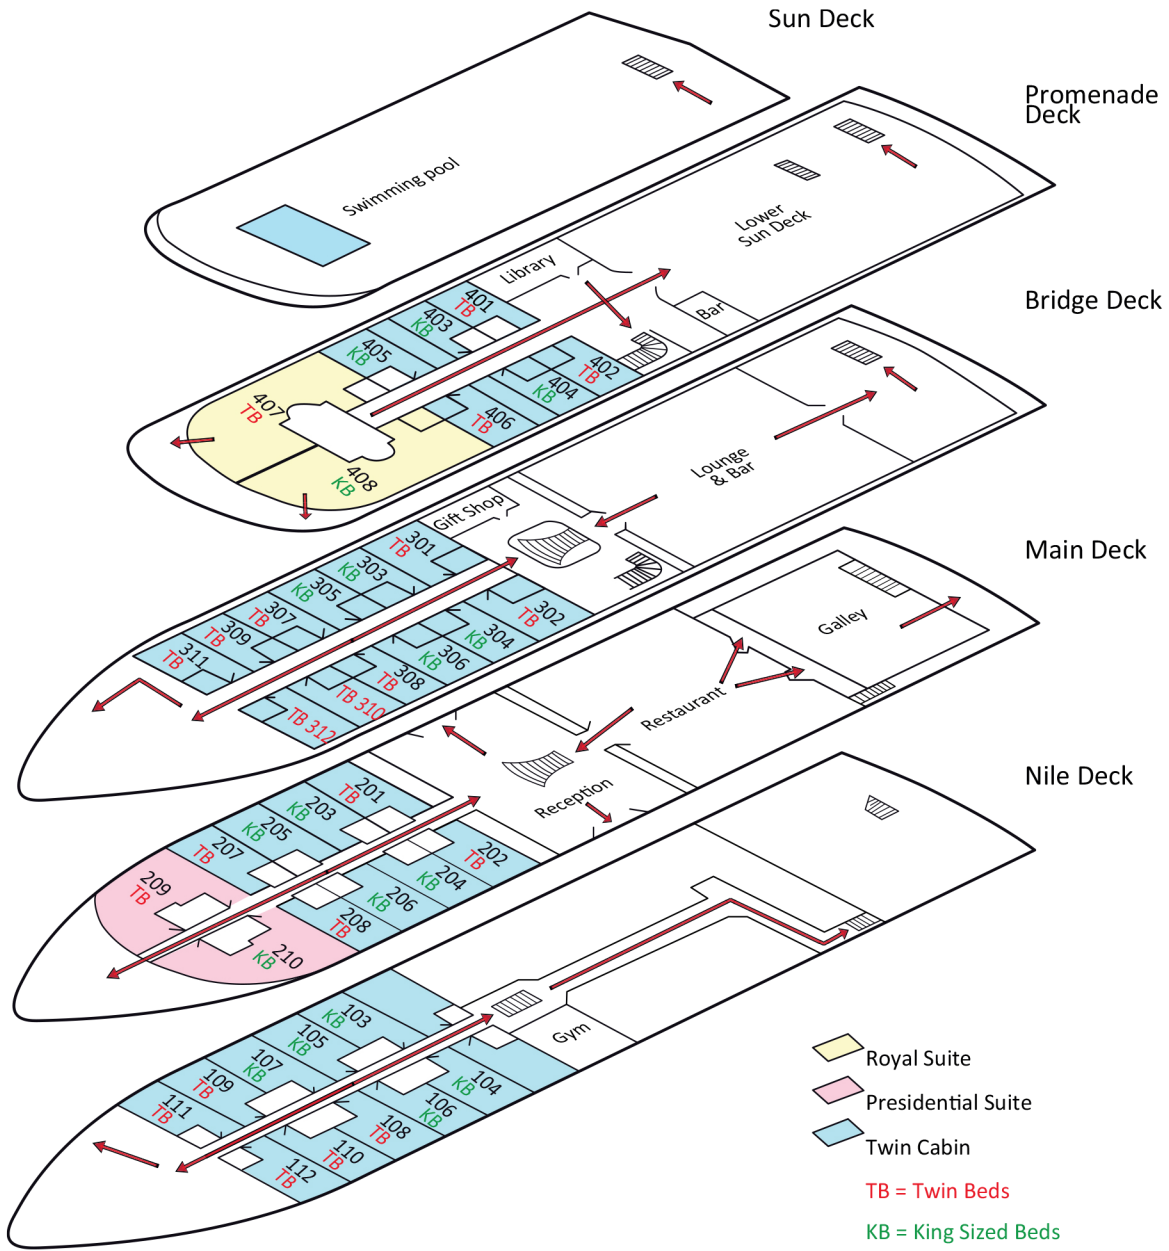

# DECK PLAN

# TECHNICAL INFORMATION

- Length: 236.2ft / 72m
- Draft: 3.77ft / 1.15m
- Gross tonnage: 1200
- Cruising speed: 16 km/hr
- Passenger decks: 4
- Life jackets: 2 in each cabin
- Lifeboats: 2