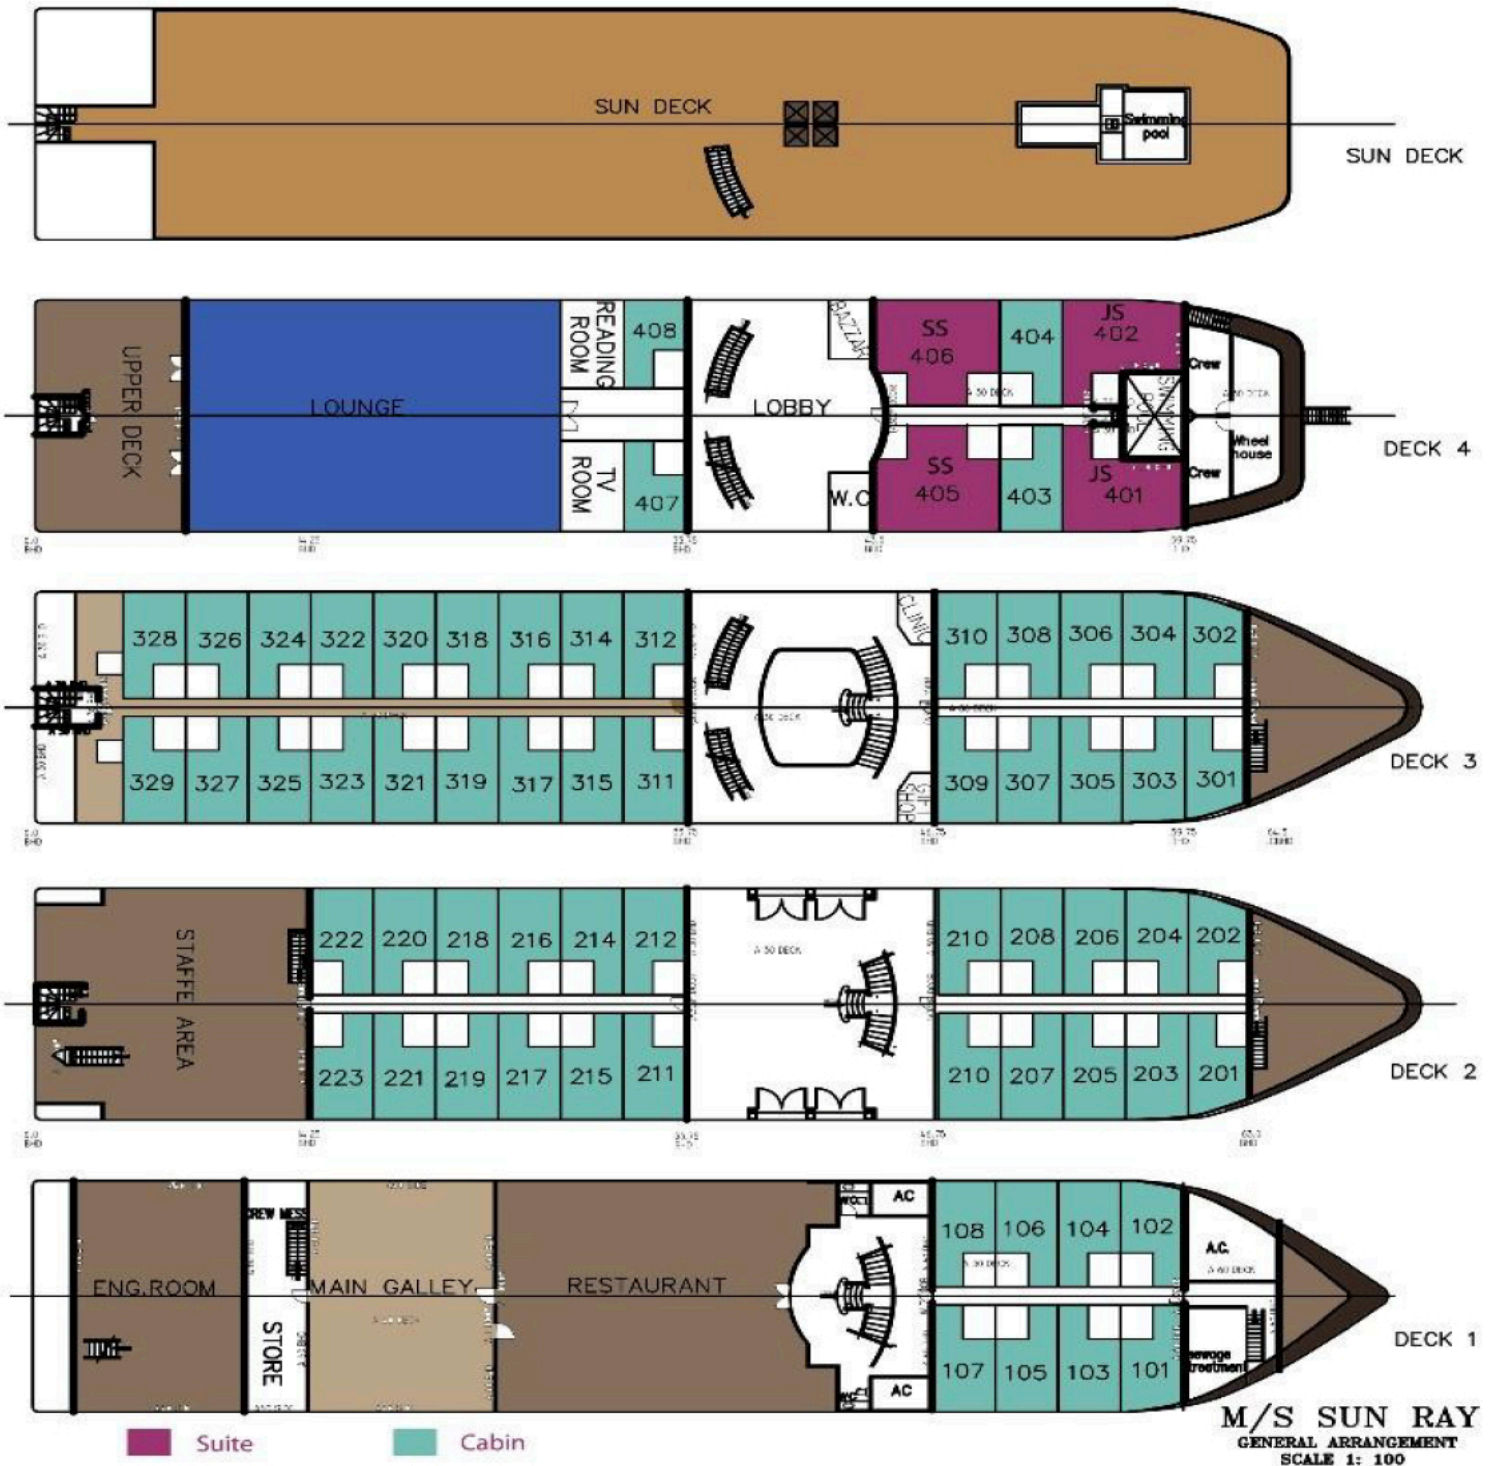

# Deck Plan

M/S SUN RAY  
GENERAL ARRANGEMENT  
SCALE 1: 100