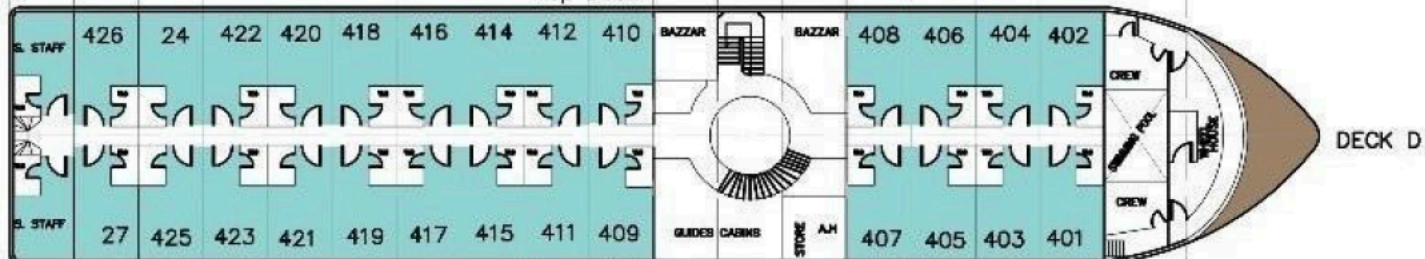

Deck Plan

Sundeck

Top Deck

Upper Deck

Main Deck

Lower Deck

0.0 3.5 7 10.5 13.5 14 17.5 21 24.5 28 31.5 35 38.5 42 45.5 48 52.5 56.5 59.5 63