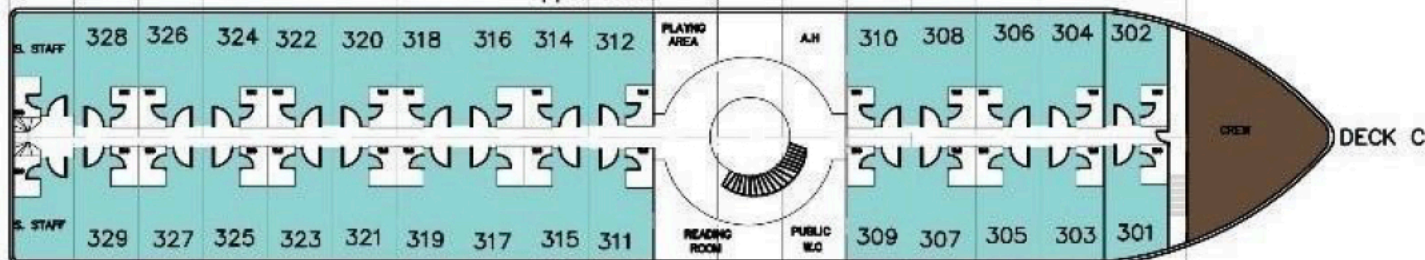

Deck Plan

Sundeck

Top Deck

Upper Deck

Main Deck

Lower Deck

0.0 3.5 7 10.5 13.5 14 17.5 21 24.5 28 31.5 35 38.5 42 45.5 48 52.5 56.5 59.5 63