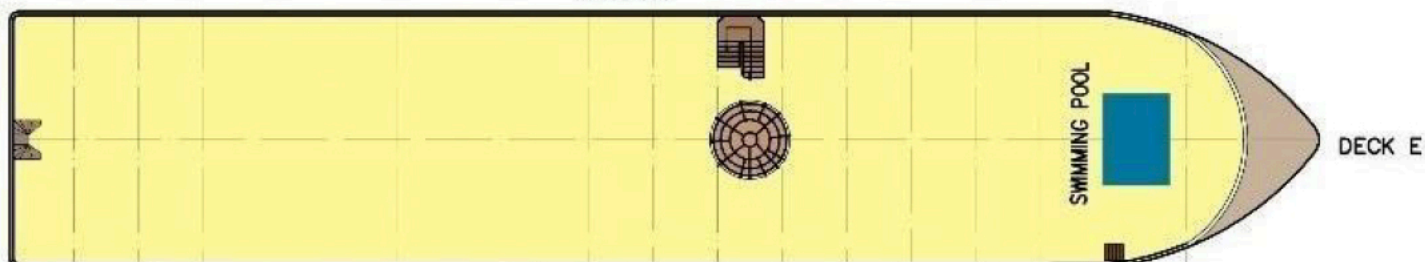

Deck Plan

Sundeck

Top Deck

Upper Deck

Main Deck

Lower Deck

0.0 3.5 7 10.5 13.5 14 17.5 21 24.5 28 31.5 35 38.5 42 45.5 48 52.5 56.5 59.5 63