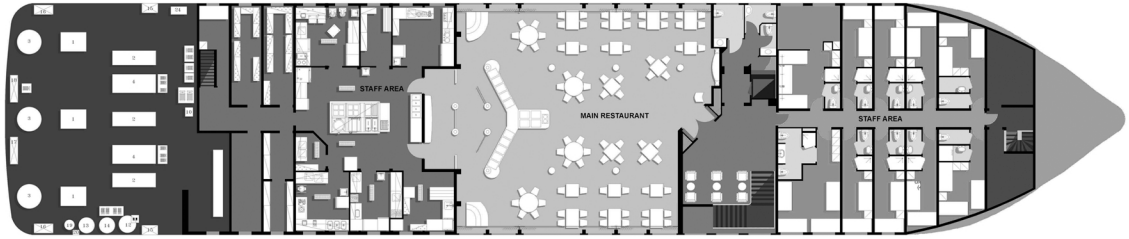

## Acamar Nile Cruise - Deck Plan

LOWER DECK

MAIN DECK

MID DECK

SUN DECK

UPPER DECK