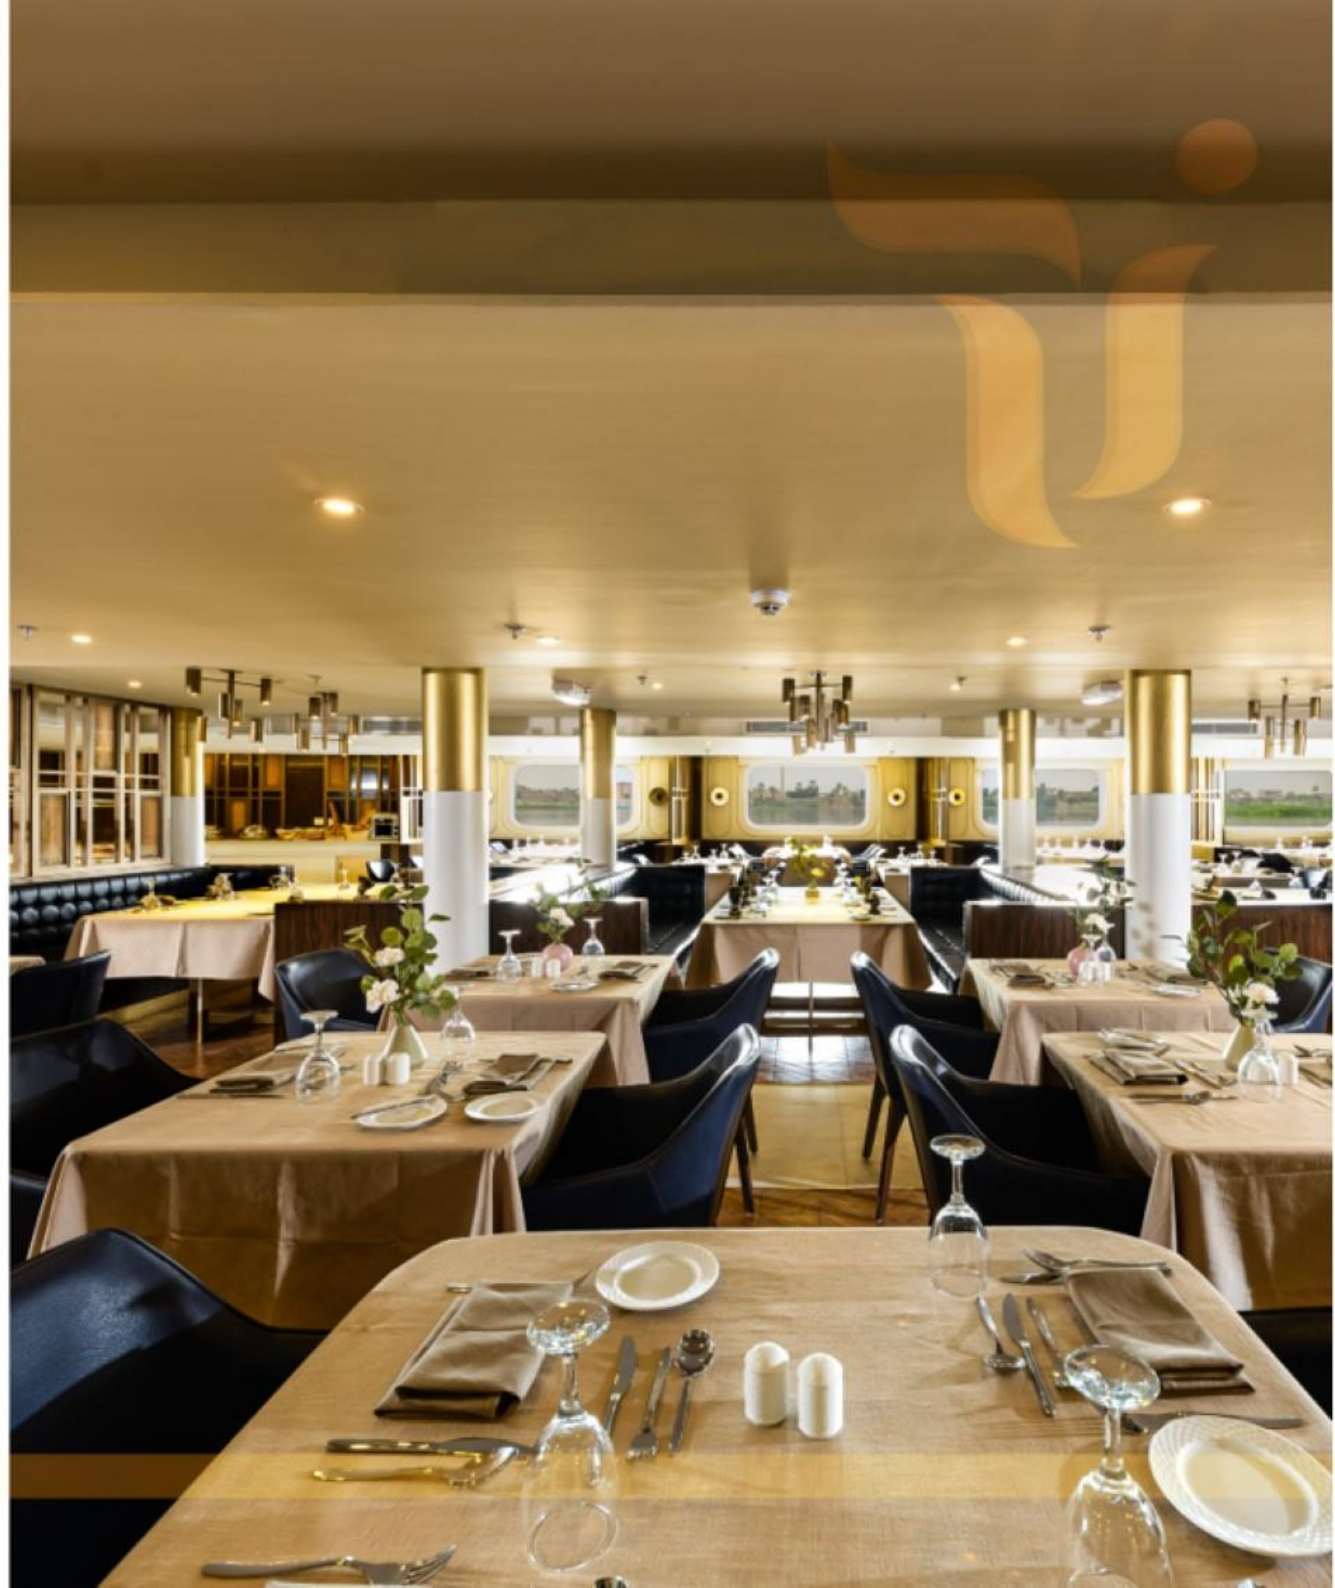

While on board the cruise guests can discover ancient monuments, magnificent temples and five thousand years of Egyptian culture, in supreme style and comfort.

Take a dip in the refreshing pool surrounded by breathtaking views of the Nile River or enjoy the sun with a fresh cocktail from the Sun deck bar.

TULIP
BY CORAL SEA

The Lobby furnished in a contemporary chic style with a modern fittings ,always welcome the guest to an unparalleled world of elegance.

TULIP
BY CORAL SEA

Our elegant rooms & suites blend unmatched intimacy and comfortable individuality with tasteful attention to details . All cabins have a panoramic Nile view and features air conditioning, a mini bar and Smart TV with satellite.
M/S Tulip Cabins provide every facility for an ultimate luxury experience.

TULIP
BY CORAL SEA

TULIP
BY CORAL SEA

Cruise features a 5-star spacious restaurant perfected by soothing, panoramic Nile views and serving a buffet breakfast, lunch and a dinner prepared by our internationally trained chef with the freshest ingredients.

TULIP
BY CORAL SEA

The Lounge Bar is spacious and elegantly appointed, also features with Separated smoking area. The perfect place where you can enjoy afternoon tea and a variety of cocktails. As well as dancing or watching entertainment shows in the evenings.